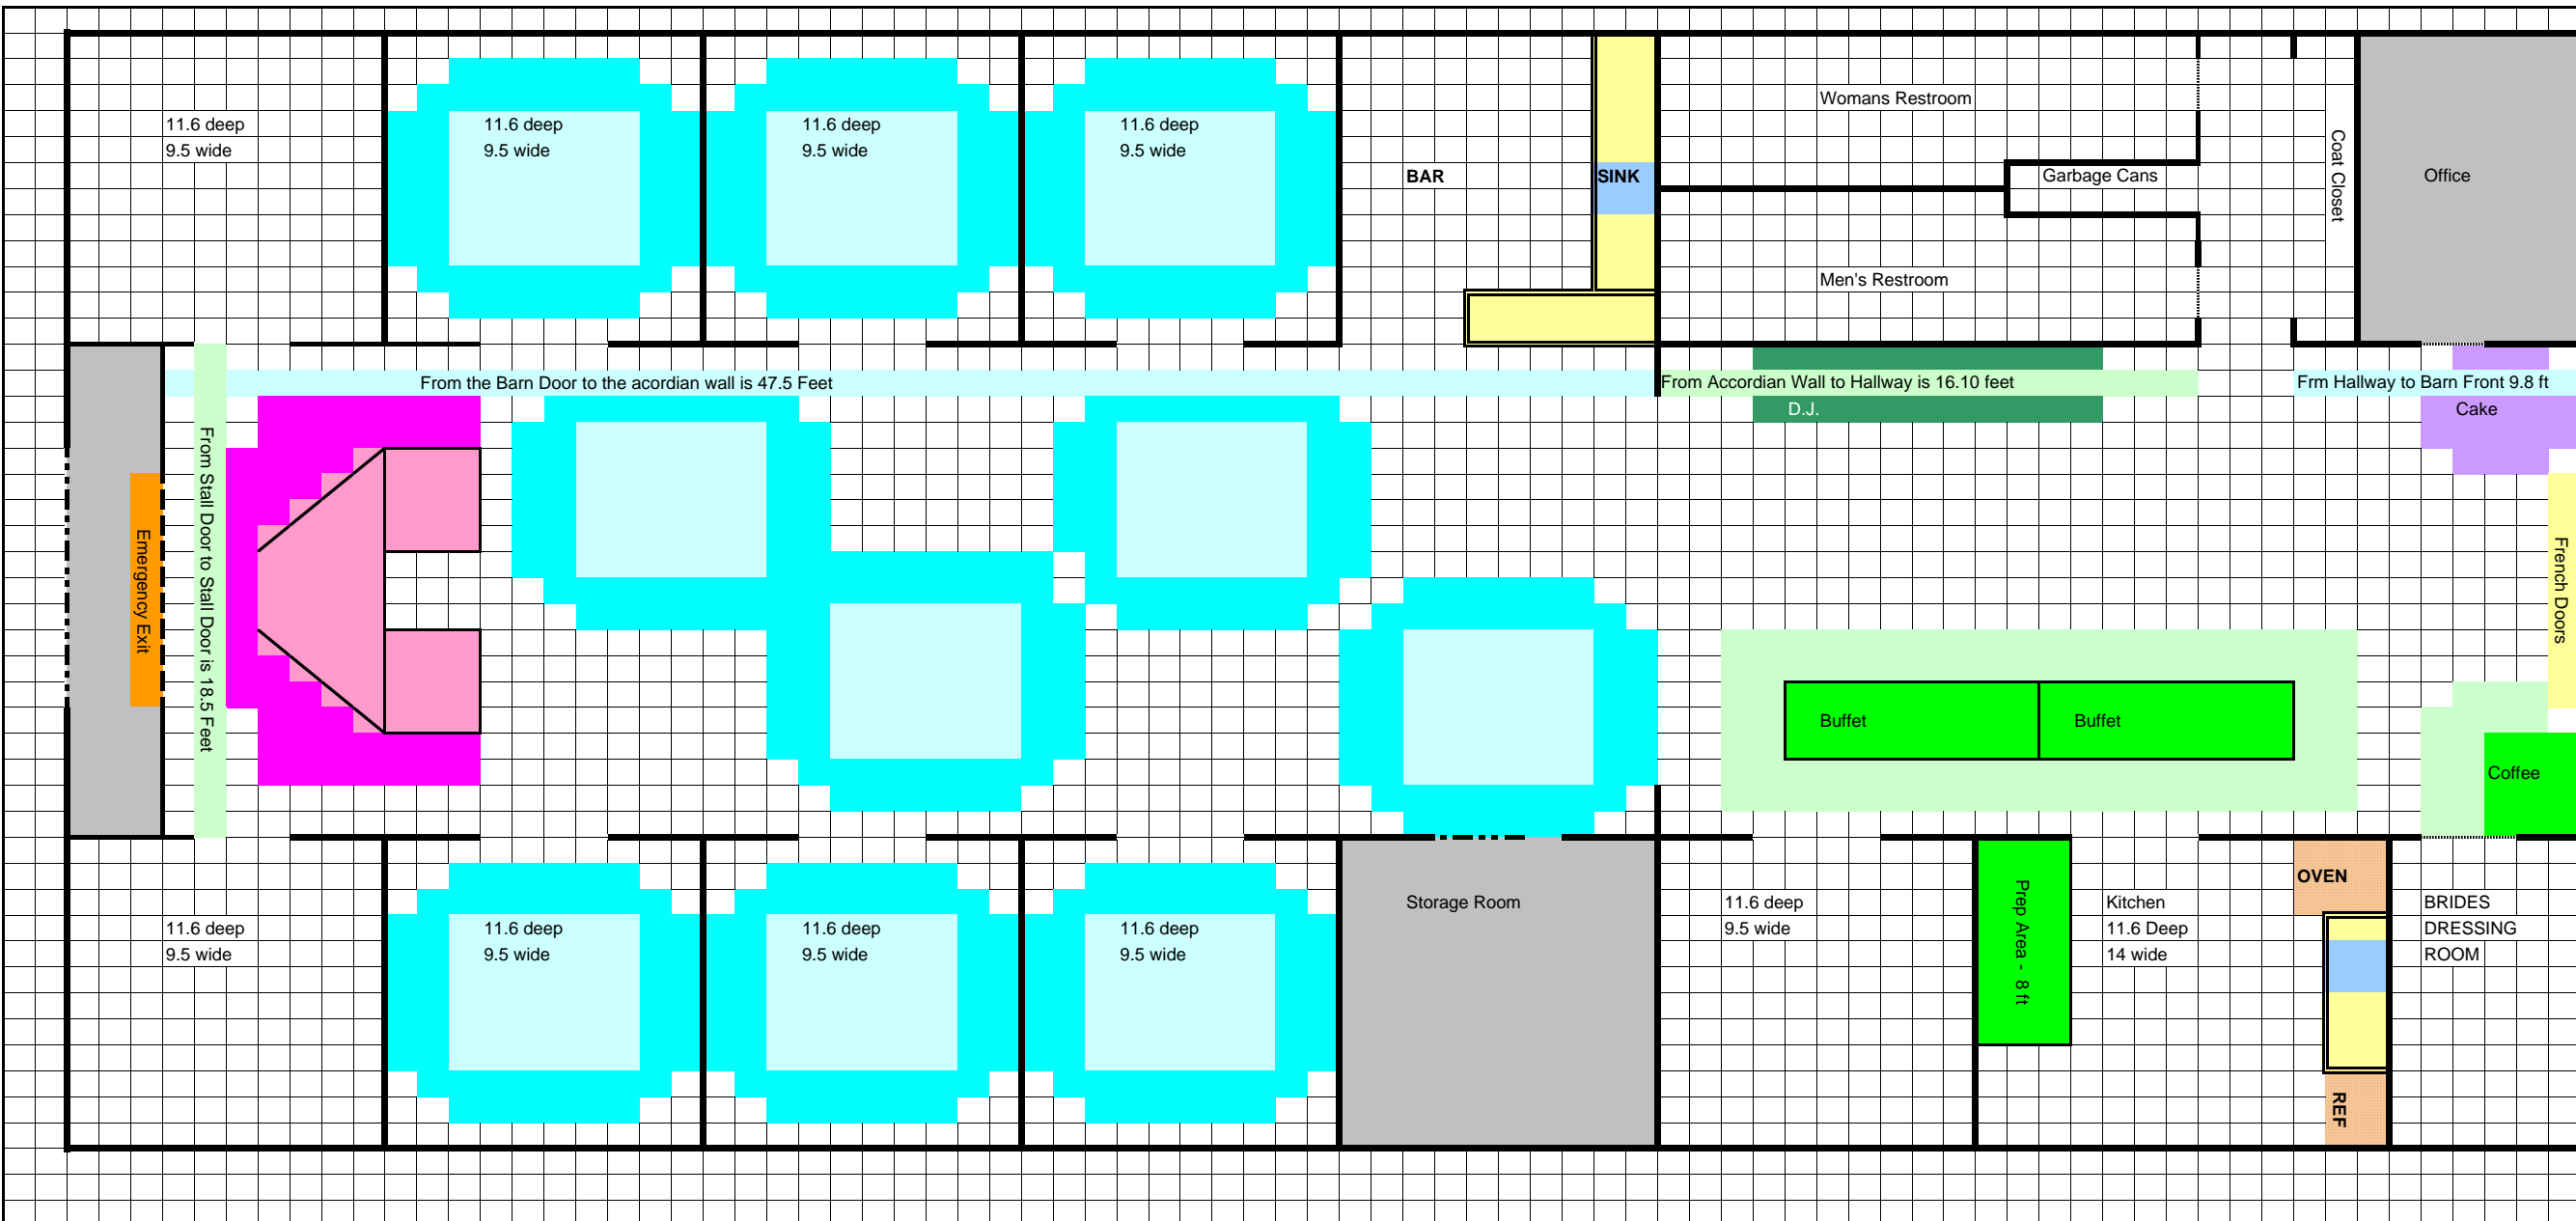

Crawford's Barn  
 60 in tables and head table for 8 = 104 seating

Crawford's Barn  
 with 72 inch tables that seat 10, plus Head Table that seats 8 = 108 Capacity

Crawford's Barn  
 4 - 60 inch tables (seat 8), 6 - 72 inch tables (seat 10) and Head Table of 8 = 100 seat capacity