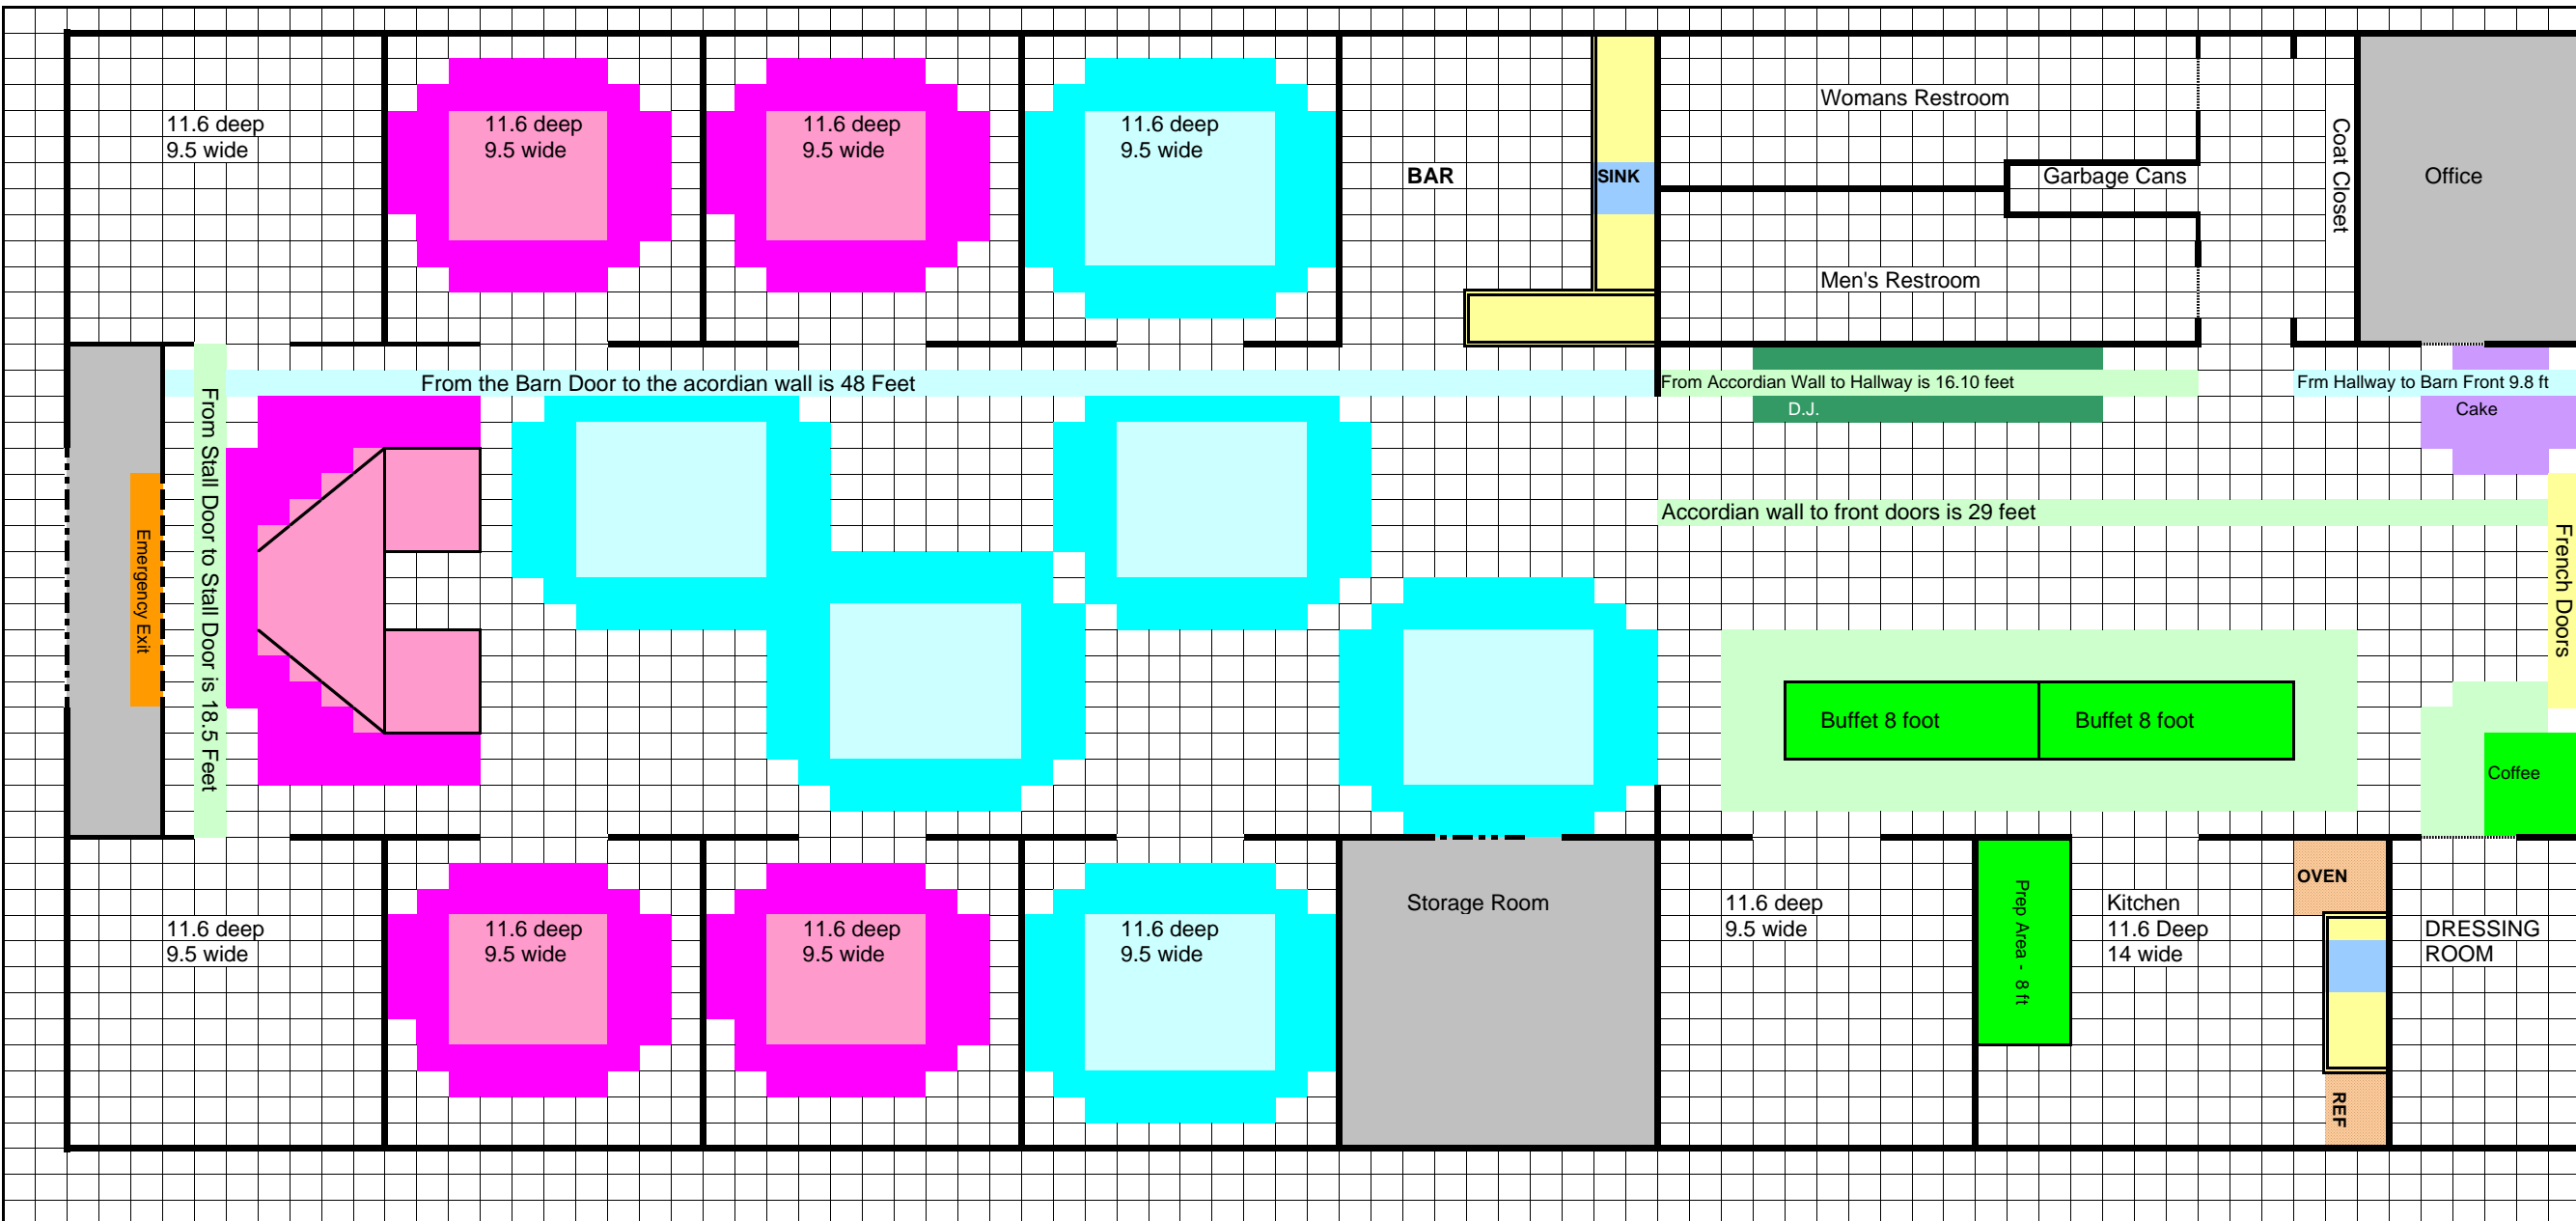

Crawford's Barn  
 60 in tables and head table for 8 = 104 seating

Crawford's Barn  
 with 72 inch tables that seat 10, plus Head Table that seats 8 = 108 Capacity

Crawford's Barn  
 4 - 60 inch tables (seat 8), 6 - 72 inch tables (seat 10) and Head Table of 8 = 100 seat capacity